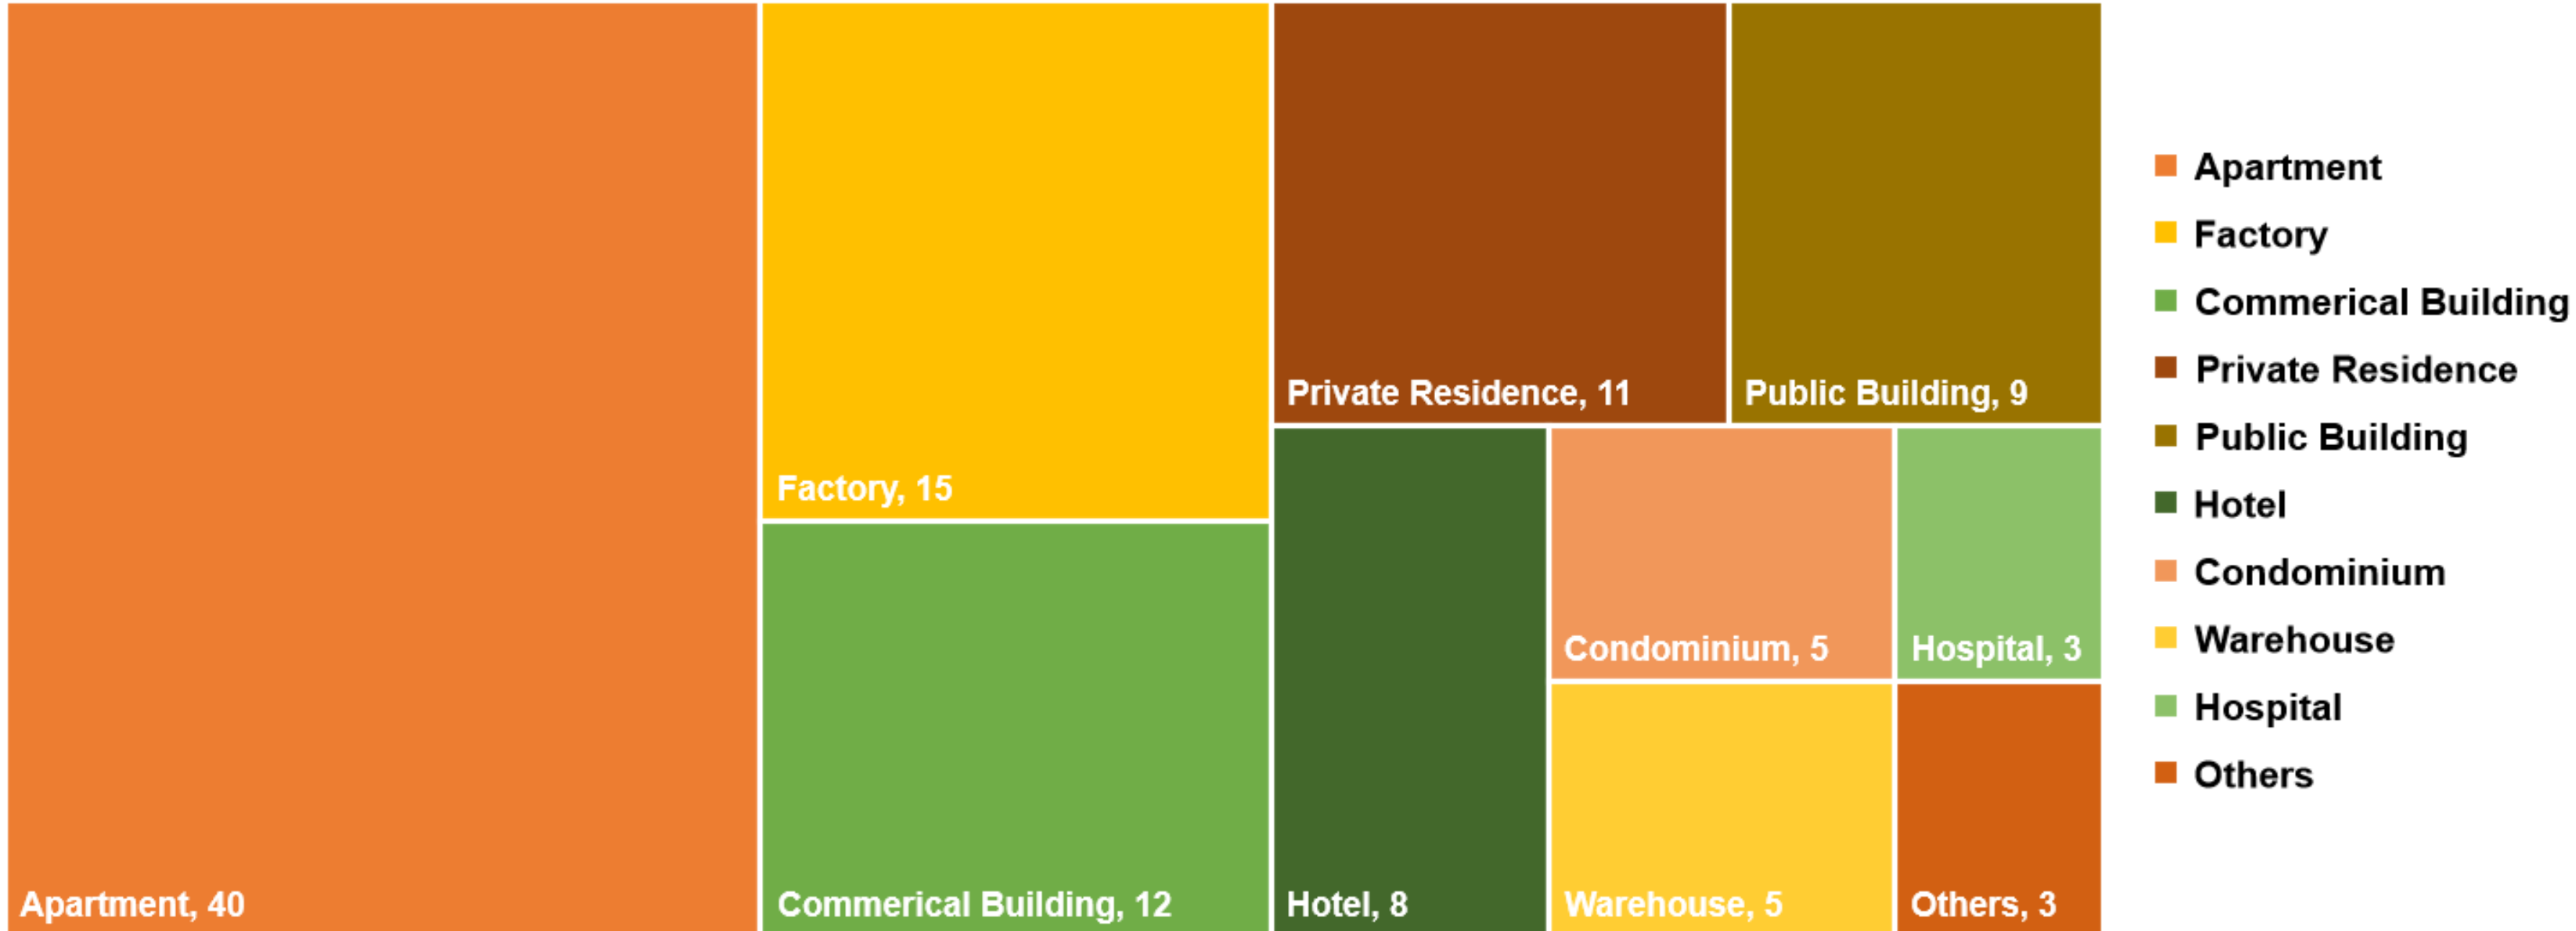

CURRENT & RECENT PROJECTS

HOTEL

CURRENT & RECENT PROJECTS

FACTORY

CURRENT & RECENT PROJECTS

WAREHOUSE

PORTFOLIO

A bright yellow room with a white brick wall on the left, a yellow wall in the center, and a white brick wall on the right. The floor is grey concrete. There are several pendant lights hanging from the ceiling. A door is visible on the left wall, and a window is on the right wall. The word 'PORTFOLIO' is written in large black letters in the center of the image.

PORTFOLIO BREAKDOWN

CURRENT PROJECTS

Project Name	Project Type
Apartment 5 Stories: Klong Luang, Pathum Thani	Apartment
Apartment 6 Stories: Ladprao 41, Bangkok	Apartment
Café: Sukhumvit 36, Bangkok	Commerical Building
Eternal Resin Plant C 4 Stories: Bang Bo, Samut Prakan	Factory
Eternal Resin Warehouse: Bang Bo, Samut Prakan	Warehouse
Hotel 8 Stories: Ubon Ratchathani	Hotel
House 2 Stories: Bang Bon, Bangkok	Private Residence
House 2 Stories: Prachin Buri	Private Residence
House 2 Stories: Taling Chan, Bangkok	Private Residence
House 3 Stories: Ratchadaphisek 42, Bangkok	Private Residence
House 3 Stories: Tiwanon, Nonthaburi	Private Residence
Ikebana Factory 2 Stories: Ratchaburi	Factory
The Senior Health Care Hemodialysis Center (Renovation): Bangkok	Hospital